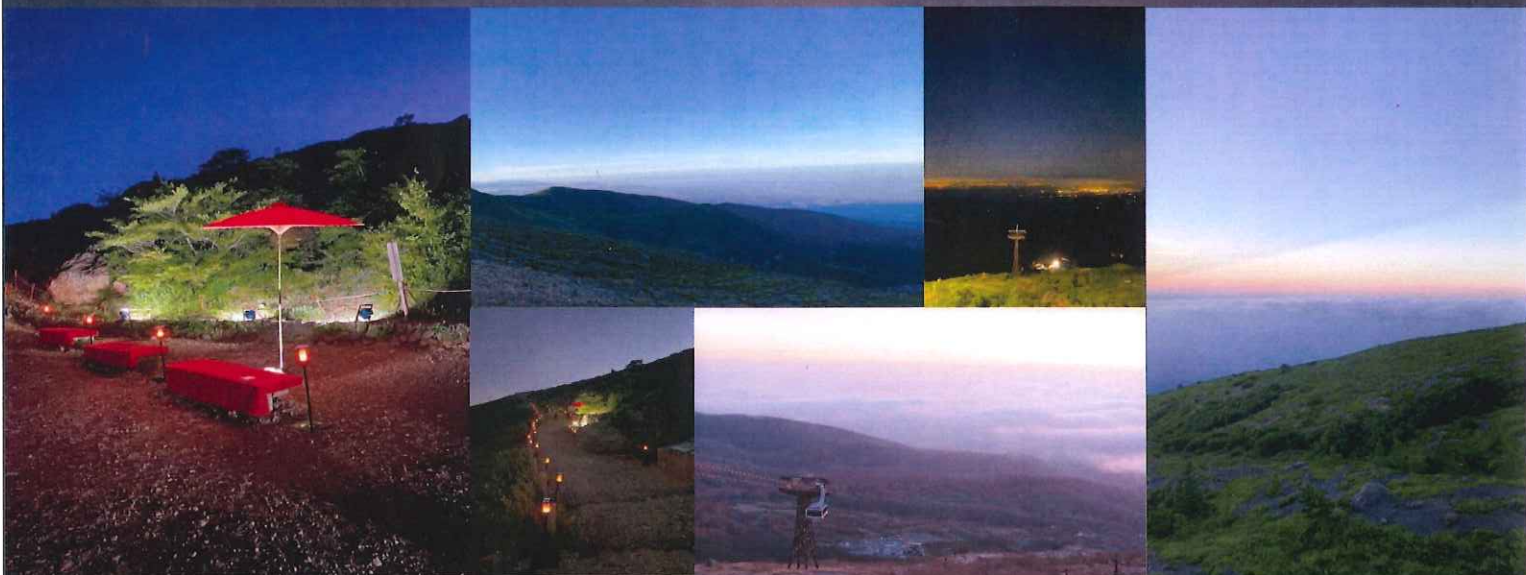

Royal nasu rope way

Night Cruise

2022/5/3・4・5

(上り最終 19:40 下り最終 20:00)

ALTITUDE

1684m

*Nasu ropeway is the greatest in Kanto area
and can carry 111 people at a time...*

栃木県那須郡那須町大字湯本字那須岳215